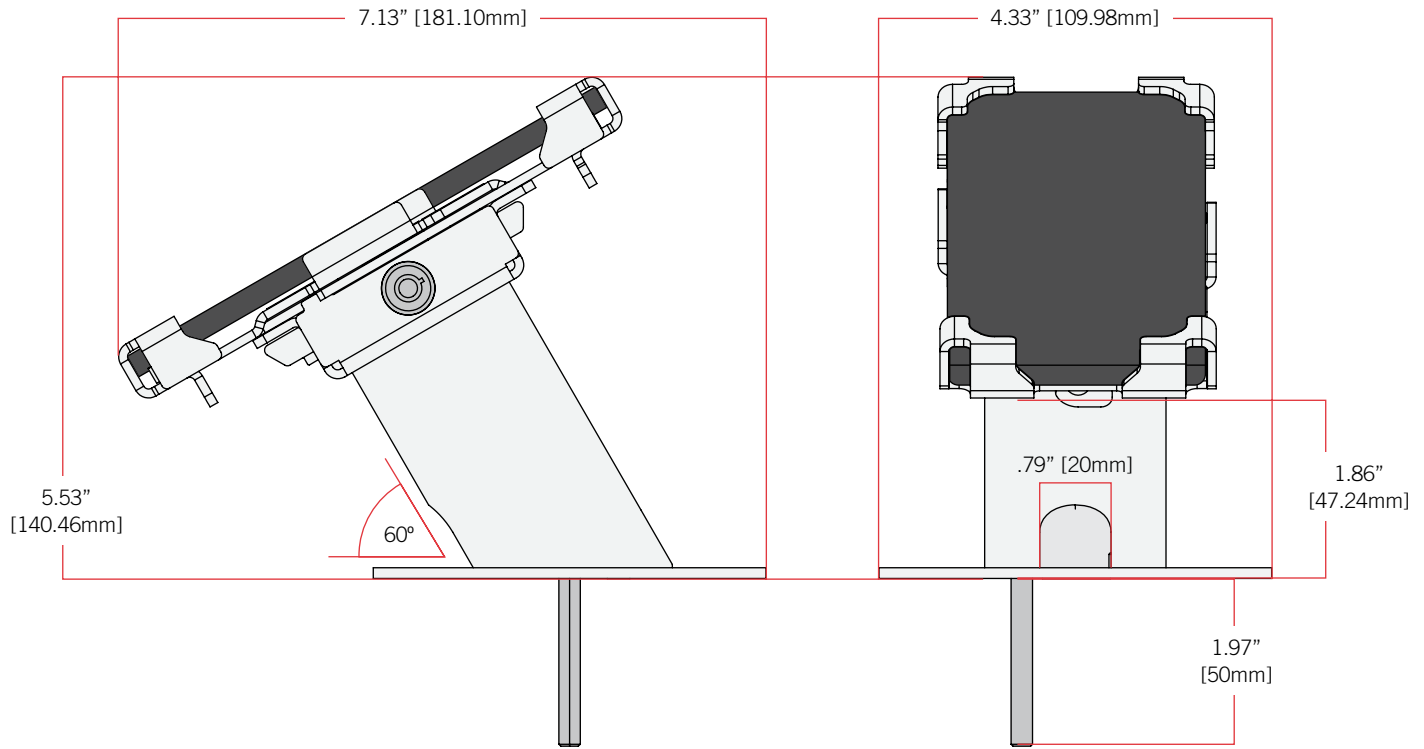

# XD GUARDIAN D SERIES™ DIMENSIONS:

(Shown with Medium Device Bracket)