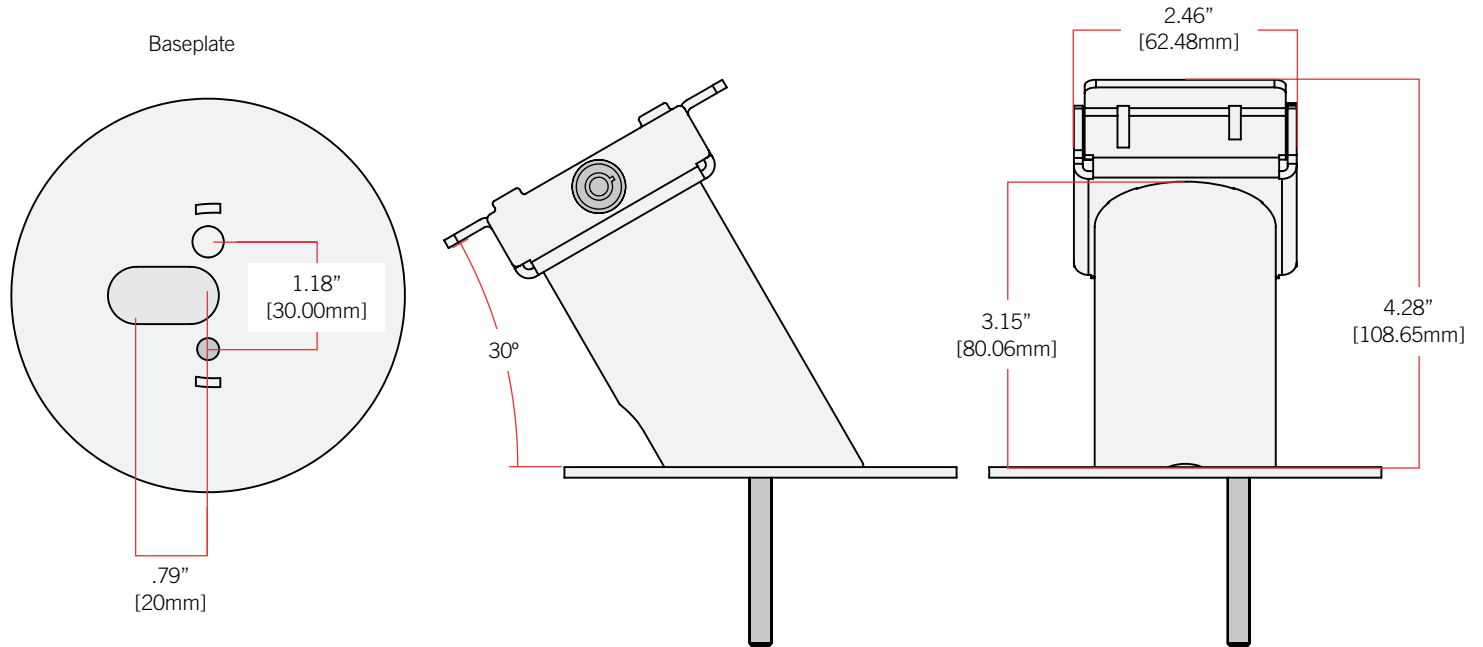

# XD GUARDIAN D SERIES™ DIMENSIONS:

(Shown with Medium Device Bracket)